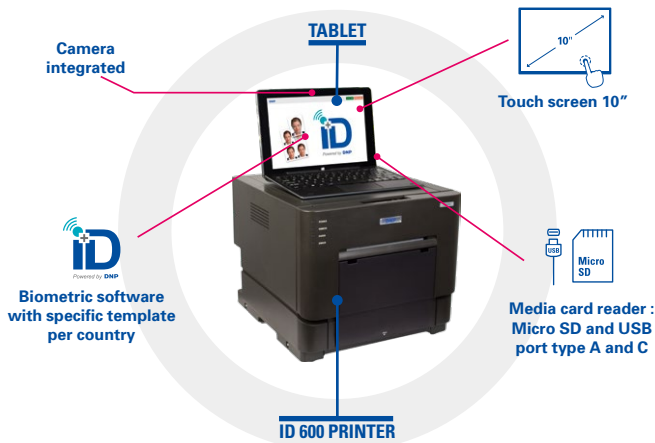

ID+

Photo ID system

DNP
Photo Imaging

ID photos on the fly!

The ID+ photo system swiftly and easily produces all kinds of ID photos, in compliance with EU requirements. It is composed of DNP's dye sublimation ID 600 Photo Printer and a touchscreen tablet with an integrated camera, embedded with ID+ software. Biometric functions automatically adjust the photo to correctly meet specifications right from the start. The dedicated ID Media has a specific backprint 'ID Photo Paper'. The compact solution requires little space and can easily fit on any table top. ID Photos have never been so simple!

BIOMETRIC SOFTWARE

**COUNTRY SPECIFIC
ID TEMPLATES**

EASY TO USE

COMPACT DESIGN

HIGH PRINT QUALITY

HIGH QUALITY, EU COMPLIANT ID PHOTOS

► Technology concentrate

SAVE TIME AND AVOID ERRORS

EXCLUSIVE FEATURES

- Print photos from camera or file
- Save both original and resized image
- Save to USB key, send to email

EXCLUSIVE MEDIA

- 350 prints/box, 4x6" (10x15cm)
- ID specific backprint

GET ID PHOTOS IN 4 STEPS

SPECIFICATIONS

ID+

Product code	3698800	
	Tablet	PRINTER
Dimensions	W257 x H173 x D9.3 mm	W322 x H281 x D351 mm
Weight (approx.)	Tablet 530g (+ Keyboard 480g)	14kg
Footprint	-	0,11m ²
Print technology	-	Dye-Sublimation thermal transfer
Print finish	-	Glossy and Matte
Print speed	-	12,4s for (4x6" 10x15cm)
Screen size	10.1"	-
Resolution	1920x1200 Full HD	300x300dpi (high speed mode) 300x600dpi (high quality mode)
Touch panel	Capacitive 10-touch	-
CPU	Intel Cherry trail Z8350 1.92 GHz	-
Storage	64GB EMMC	-
Operation system	Windows 10 IoT 64bit	-
Camera	Front 2M - Back 5M auto focus	-
Ports	Tablet: 1 Micro SD slot + 1 Type C USB port Keyboard : 2 Type A USB	USB 2.0
Wifi	802.11b/g/n	-
Power supply	AC adapter 5V 2A	AC 240V-100V, 50/60Hz 1.6A / 3.9 A
Battery capacity	6000mah x 3.7V=22.2Wh	-
External Camera Connectivity	Via flash air or cable	-
Accessories	Digital pen + keyboard + OTG cable	-