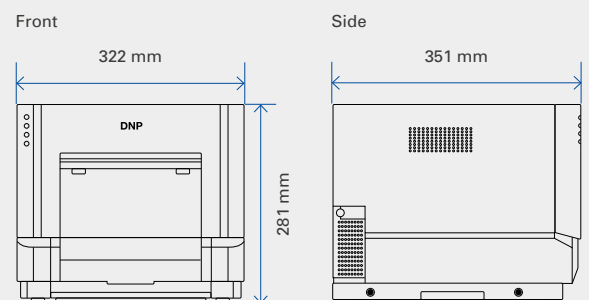

TECHNICAL DRAWING

ID600