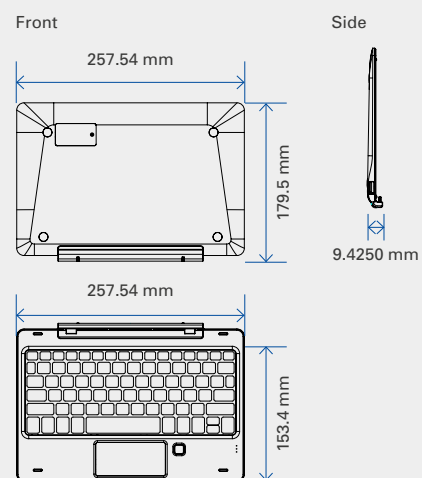

EXCLUSIVE FEATURES

- Print photos from camera or file
- Save both original and resized image
- Save to USB key, send to email

EXCLUSIVE MEDIA

- 350 prints/box, 4x6" (10x15cm)
- ID specific backprint

GET ID PHOTOS IN 4 STEPS

SPECIFICATIONS

ID+

Product code	3698800	
	Tablet	PRINTER
Dimensions	W257 x H173 x D9.3 mm	W322 x H281 x D351 mm
Weight (approx.)	Tablet 530g (+ Keyboard 480g)	14kg
Footprint	-	0,11m ²
Print technology	-	Dye-Sublimation thermal transfer
Print finish	-	Glossy and Matte
Print speed	-	12,4s for (4x6" 10x15cm)
Screen size	10.1"	-
Resolution	1920x1200 Full HD	300x300dpi (high speed mode) 300x600dpi (high quality mode)
Touch panel	Capacitive 10-touch	-
CPU	Intel Cherry trail Z8350 1.92 GHz	-
Storage	64GB EMMC	-
Operation system	Windows 10 IoT 64bit	-
Camera	Front 2M - Back 5M auto focus	-
Ports	Tablet: 1 Micro SD slot + 1 Type C USB port Keyboard : 2 Type A USB	USB 2.0
Wifi	802.11b/g/n	-
Power supply	AC adapter 5V 2A	AC 240V-100V, 50/60Hz 1.6A / 3.9 A
Battery capacity	6000mah x 3.7V=22.2Wh	-
External Camera Connectivity	Via flash air or cable	-
Accessories	Digital pen + keyboard + OTG cable	-

TECHNICAL DRAWING

ID600

TABLET

CONSUMABLES

Description	Product Code	Prints/box
ID600 4x6" (10x15cm)	102124	350, with ID Photo Back Print
ID600 4x6" (10x15cm)	102125	350, without Back Print

DNP PHOTO IMAGING EUROPE
 22, Avenue des Nations
 Immeuble Raphaël
 CS 51077 Villepinte
 95948 ROISSY C.D.G. Cedex
 FRANCE