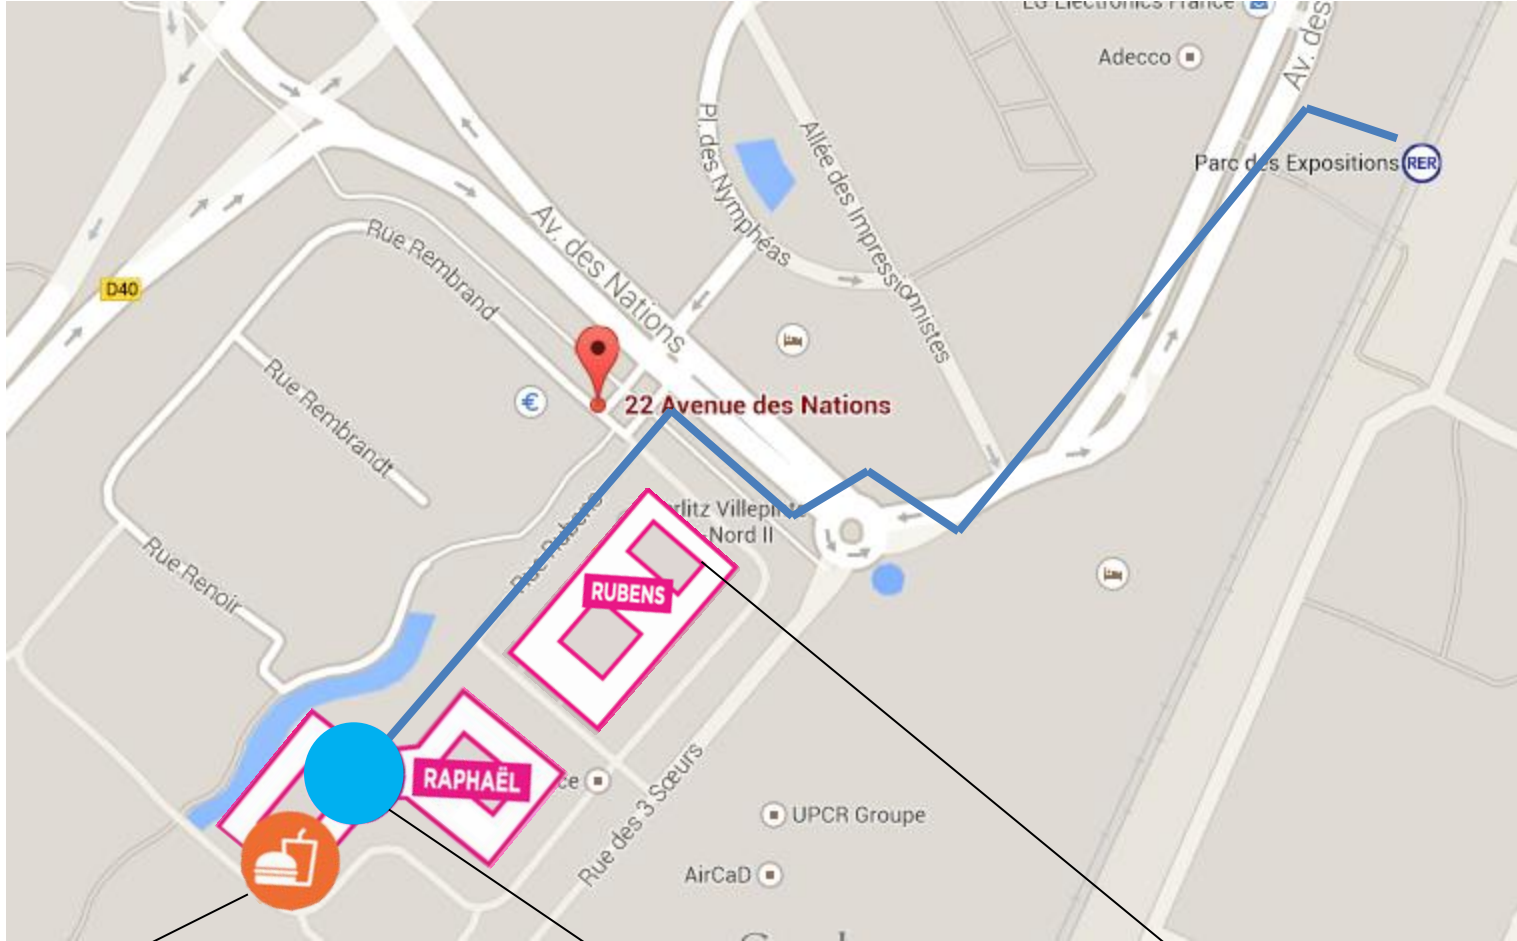

Airport Roissy / Charles de Gaulle

DNP offices:
RER B, Direction
Airport CDG,
Parc des
Expositions

Central Paris

Airport Orly

- (RER A) RATP/SNCF
- (RER B) RATP/SNCF
- (RER C) SNCF
- (RER D) SNCF
- (RER E) SNCF
- Antony : liaison ORLYVAL
- Orly
- Pont de Rungis: navettes bus ORLY RAIL
- ★ Gares hors zone Carte Orange

Classe Croute

DNP (1st floor)

Building "Rubens"